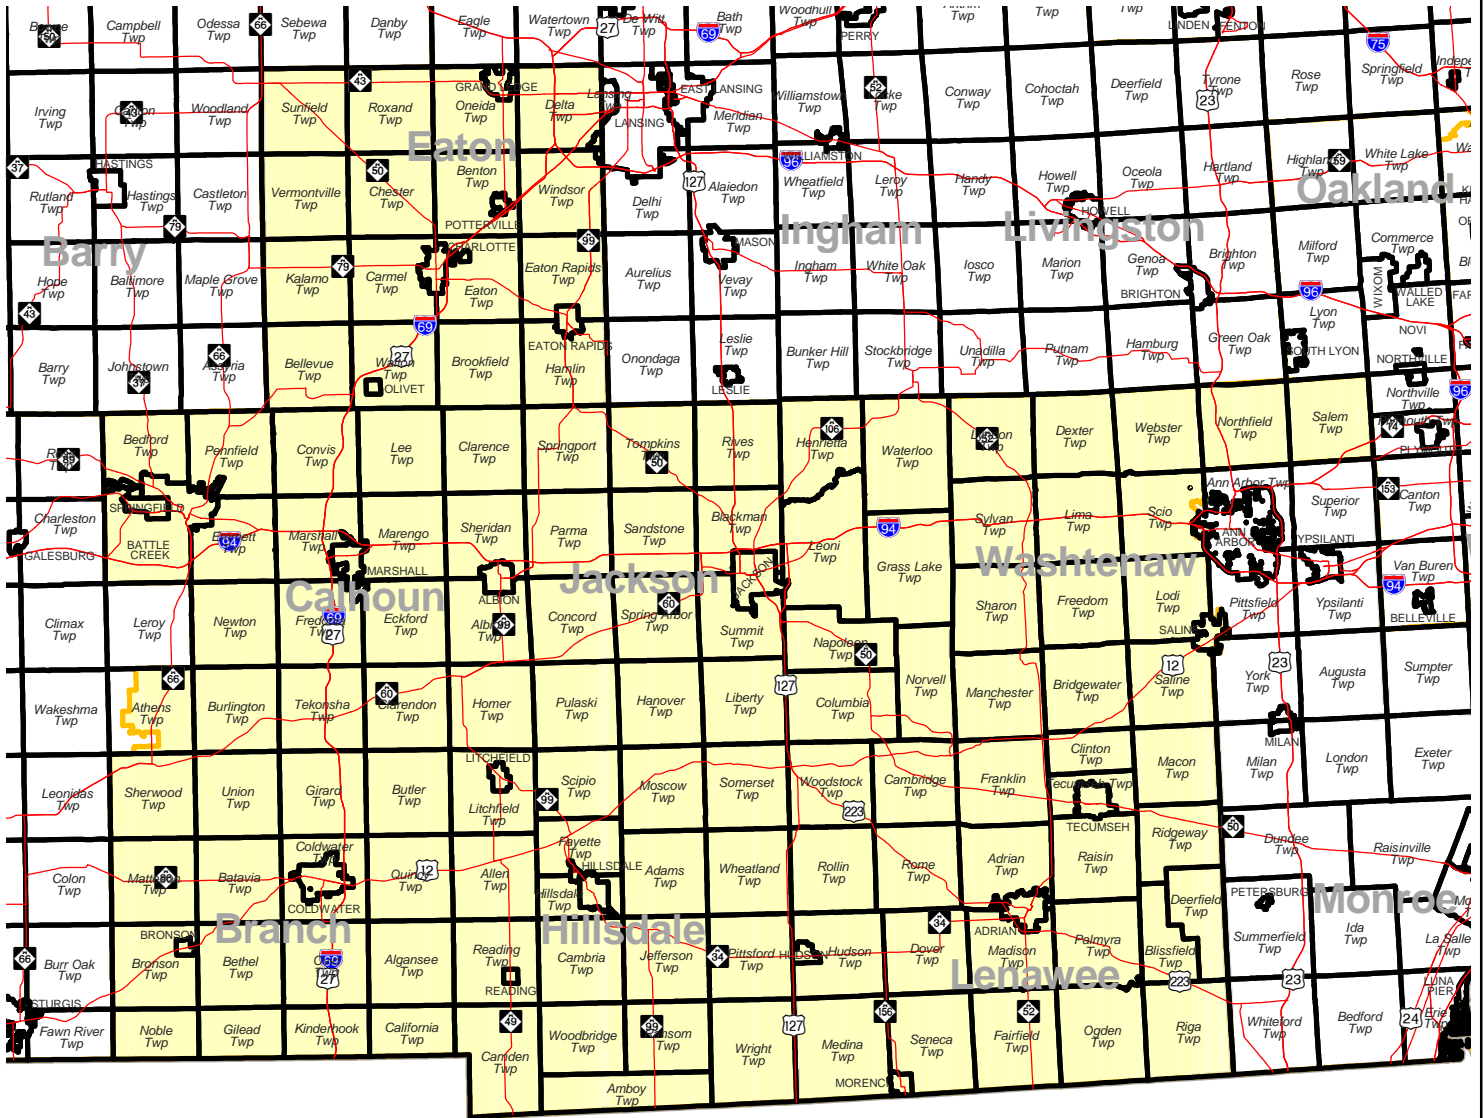

# U. S. HOUSE OF REPRESENTATIVES MICHIGAN - DISTRICT 7

Produced by  
Michigan Information Center  
October 2001

-  Highway
-  Minor Civil Division
-  District Boundary
-  County Boundary

# Michigan Congressional Districts

## District 07

Branch County

Calhoun County (part)

Albion city

Albion township

Athens township (part)

That portion of the township which lies east of a line beginning at Factoryville Rd. (township limits of Athens) and 2 Mile Rd., north on 2 Mile Rd. to W-Drive S., east on W-Drive S. to W. Blank St., east on W. Blank St. to E. Blank St. (village limits of Athens), north, west, south along the village limits to Nottawassee River, west on Nottawassee River to Pine Creek, north on Pine Creek, turn 90 degrees west from Pine Creek to T-Drive S., west on T-Drive S. to 1 Mile Rd., north on 1 Mile Rd. to R-Drive S., east on R-Drive S. to 1 ½ Mile Rd., north on 1 ½ Mile Rd. to O Dr. S., east on O Dr. S. to 2 Mile Rd., north on 2 Mile Rd. (township limits of Athens).

Bridgewater township

Dexter township

Freedom township

Lima township  
Lodi township  
Lyndon township  
Manchester township  
Northfield township  
Pittsfield township (part)

That portion of Pittsfield township contained within the city of Saline.